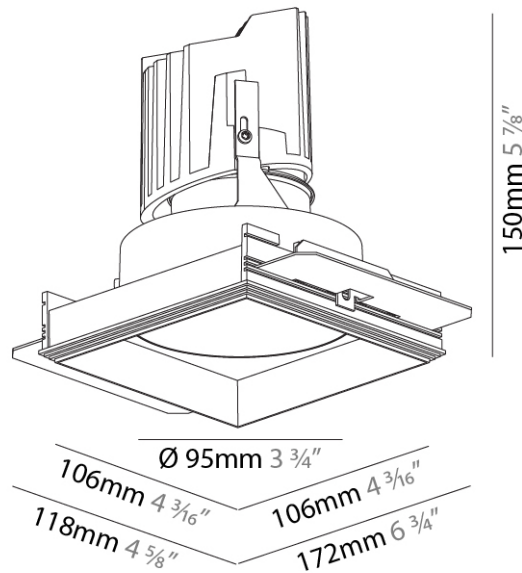

ELECTRICAL

Lamp Type: LED (Zhaga Standard)
Input Wattage (W): 15.5
Total Output Wattage (W): 14.5
Dimming: Tri-Mode (Non-Dimming and Phase Dimming (120Vac only) and 0-10V Dimming)
Driver Included: No
Driver Location: Recessed Housing
Driver Type: Constant Current - Universal
Driver Class: Class 2
Housing: See components
Input Voltage (V): 120 - 277
Constant Current (MA): 500

LED

Number of LEDs: 1
Color Temperature (°K): 2700 / 3000 / 3500 / 4000
Max. Delivered Lumen (lm): 940 / 980 / 1029 / 1050
Nominal Lumen (lm): 1386 / 1438 / 1511 / 1542
CRI: >90 CRI
Efficiency (%): 87.9 / 88.4 / 87.9
Lamp Life (hrs): 50000
Upon Request: RGB-W Tunable White Special Color Temperature Special LED

OPTICAL

Reflector: 20 / 40 / 60
Upon Request: Special Beam Angles

RATINGS AND CERTIFICATIONS

© 2024 Zaneen, Inc. 188-3382, F 416-247-9319, www.zaneen.com

Available for international specifications by adding "INT" at the end of the existing Model #. For assistance on 'custom' specifications, contact zteam@zaneen.com. In a constant effort to supply the best product, we reserve the right to change specifications or materials without notice. The most recent specification sheets are found at zaneen.com

IP rating: IP20